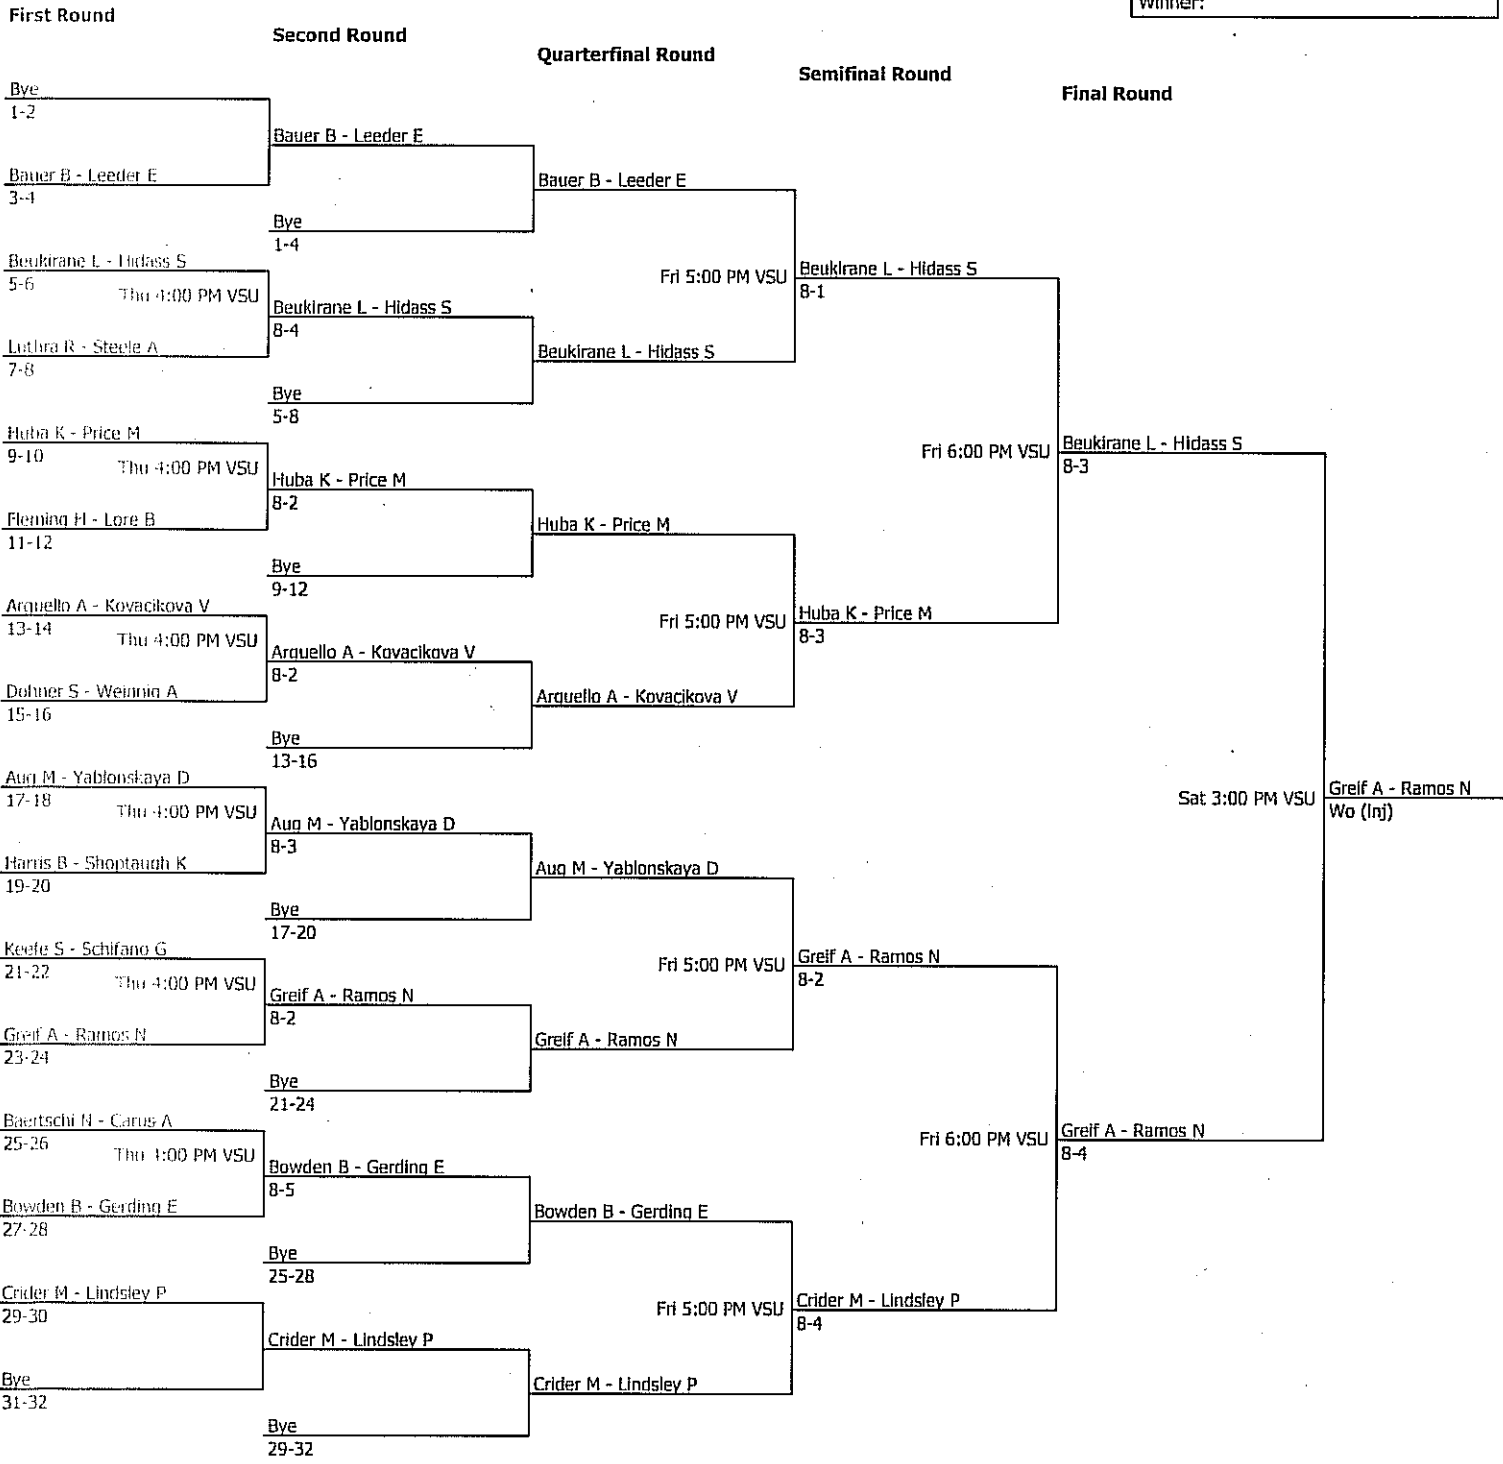

ITA Women's South Region Championship		Seeded Players			
	Women's Open Doubles Consolation	1. Ekert - Jlskro...	5. Junker - Ragsd...		
City/State: ,	Section:	2. Wendling - Wer...	6. Rozlte - Softic		
Director:	Referee:	3. Iannozi - Sla...	7. Balnes - Ojeda		
Phone:	Date: 09/24/2009 - 09/27/2009	4. Durante - Gumb...	8. Haggstrom - de...		
				Winner:	

Referee's Signature