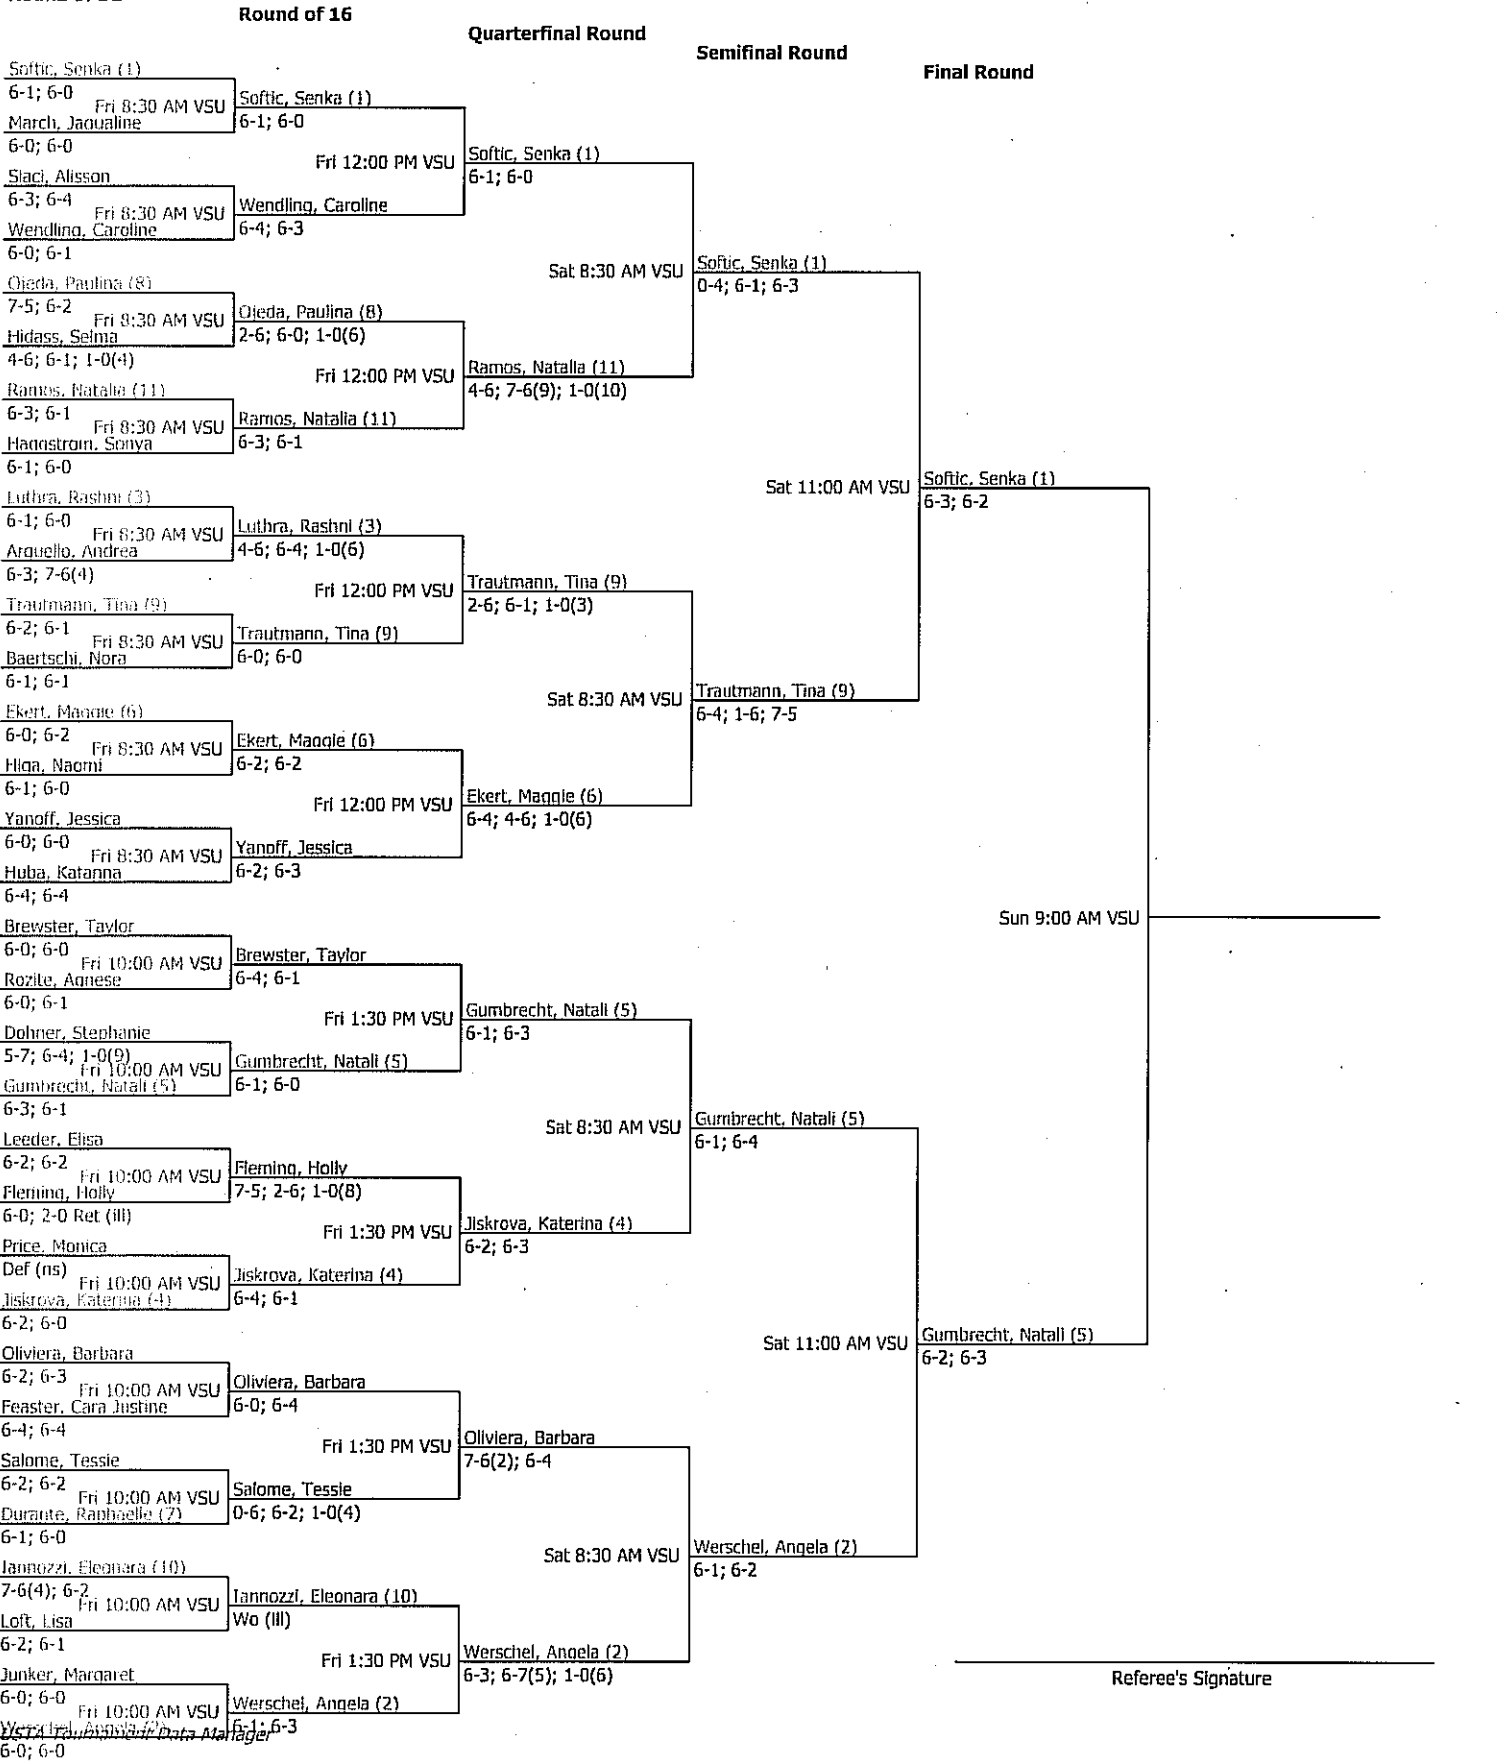

| ITA Women's South Region Championship | | Seeded Players | | | |
|---------------------------------------|-------------------------------|-------------------|-------------------|--------------------|--|
| | Women's Open Singles | 1. Softic, Senka | 5. Gumbrecht, N. | 9. Trautmann, Tina | |
| City/State: , | Section: | 2. Werschel, A. | 6. Ekert, Maggie | 10. Iannozzi, E. | |
| Director: | Referee: | 3. Luthra, Rashni | 7. Durante, R. | 11. Ramos, Natalia | |
| Phone: | Date: 09/24/2009 - 09/27/2009 | 4. Jiskrova, K. | 8. Ojeda, Paulina | | |

Round of 32 Winner:

| ITA Women's South Region Championship | | Seeded Players | | | |
|---------------------------------------|----------------------------------|-------------------|-------------------|--------------------|--|
| | Women's Open Singles Consolation | 1. Softic, Senka | 5. Gumbrecht, N. | 9. Trautmann, Tina | |
| City/State: , | Section: | 2. Werschel, A. | 6. Ekert, Maggie | 10. Iannozzi, E. | |
| Director: | Referee: | 3. Luthra, Rashni | 7. Durante, R. | 11. Ramos, Natalla | |
| Phone: | Date: 09/24/2009 - 09/27/2009 | 4. Jiskrova, K. | 8. Ojeda, Paulina | | |
| | | | | Winner: | |

Third Round

Fourth Round

Quarterfinal Round

Semifinal Round

Final Round

| ITA Women's South Region Championship | | Seeded Players | | | |
|---------------------------------------|-------------------------------|------------------------|----------------------|---------|--|
| | Women's Open Doubles | 1. Ekert - Jiskrova... | 5. Junker - Ragsd... | | |
| City/State: | Section: | 2. Wendling - Wer... | 6. Rozite - Softic | | |
| Director: | Referee: | 3. Iannozzi - Sla... | 7. Baines - Ojeda | | |
| Phone: | Date: 09/24/2009 - 09/27/2009 | 4. Durante - Gumb... | 8. Haggstrom - de... | | |
| | | | | Winner: | |