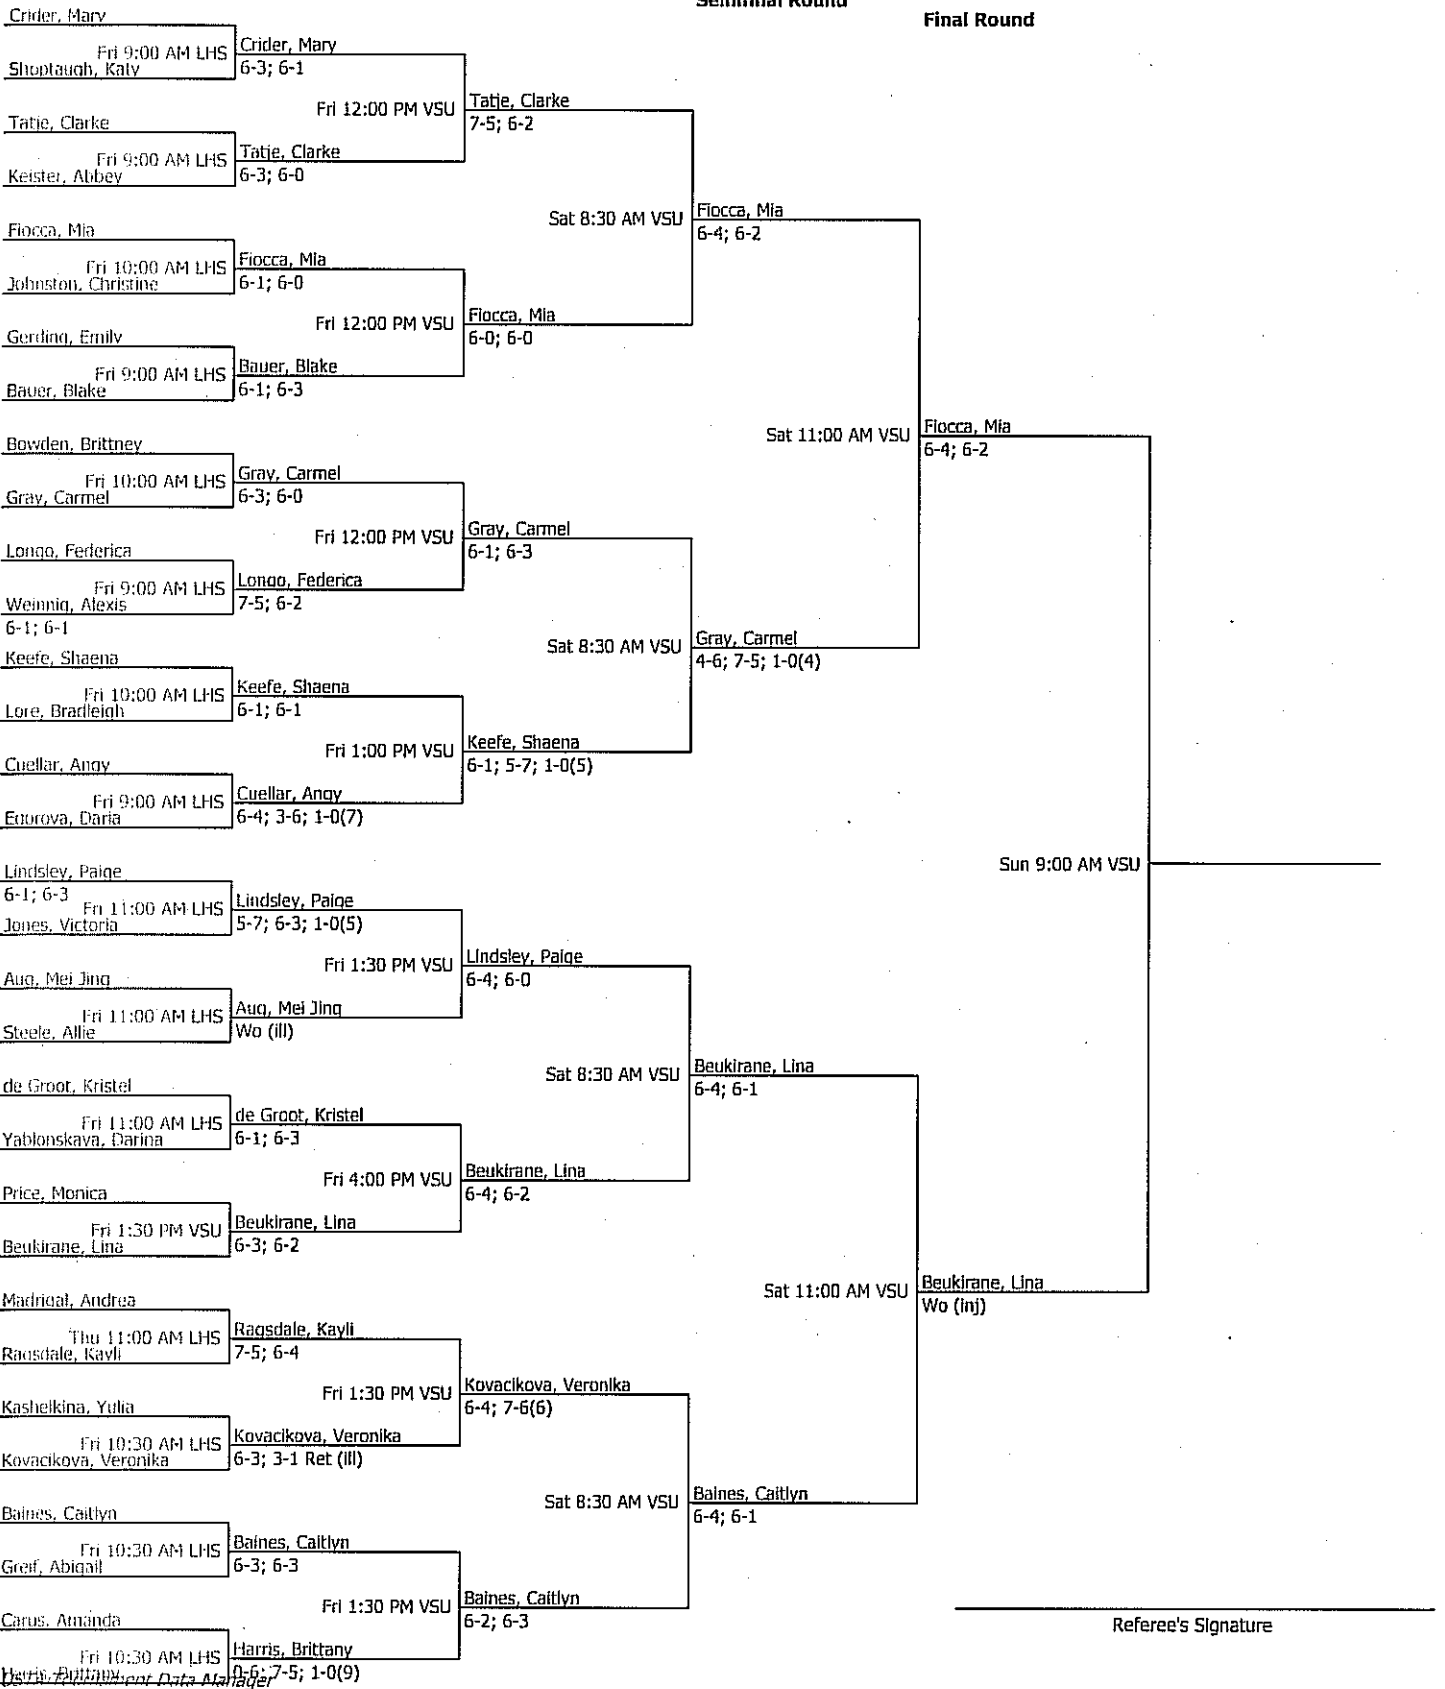

| ITA Women's South Region Championship | | Seeded Players | | | |
|---------------------------------------|-------------------------------|-------------------|-------------------|--------------------|--|
| | Women's Open Singles | 1. Softic, Senka | 5. Gumbrecht, N. | 9. Trautmann, Tina | |
| City/State: , | Section: | 2. Werschel, A. | 6. Ekert, Maggie | 10. Iannozzi, E. | |
| Director: | Referee: | 3. Luthra, Rashni | 7. Durante, R. | 11. Ramos, Natalia | |
| Phone: | Date: 09/24/2009 - 09/27/2009 | 4. Jiskrova, K. | 8. Ojeda, Paulina | | |

Round of 32 Winner:

| ITA Women's South Region Championship | | Seeded Players | | | |
|---------------------------------------|----------------------------------|-------------------|-------------------|--------------------|--|
| | Women's Open Singles Consolation | 1. Softic, Senka | 5. Gumbrecht, N. | 9. Trautmann, Tina | |
| City/State: , | Section: | 2. Werschel, A. | 6. Ekert, Maggie | 10. Iannozzi, E. | |
| Director: | Referee: | 3. Luthra, Rashni | 7. Durante, R. | 11. Ramos, Natalla | |
| Phone: | Date: 09/24/2009 - 09/27/2009 | 4. Jiskrova, K. | 8. Ojeda, Paulina | | |
| | | | | Winner: | |

Third Round

Fourth Round

Quarterfinal Round

Semifinal Round

Final Round

| ITA Women's South Region Championship | | Seeded Players | | | |
|---------------------------------------|-------------------------------|------------------------|----------------------|---------|--|
| | Women's Open Doubles | 1. Ekert - Jiskrova... | 5. Junker - Ragsd... | | |
| City/State: | Section: | 2. Wendling - Wer... | 6. Rozite - Softic | | |
| Director: | Referee: | 3. Iannozzi - Sla... | 7. Baines - Ojeda | | |
| Phone: | Date: 09/24/2009 - 09/27/2009 | 4. Durante - Gumb... | 8. Haggstrom - de... | | |
| | | | | Winner: | |