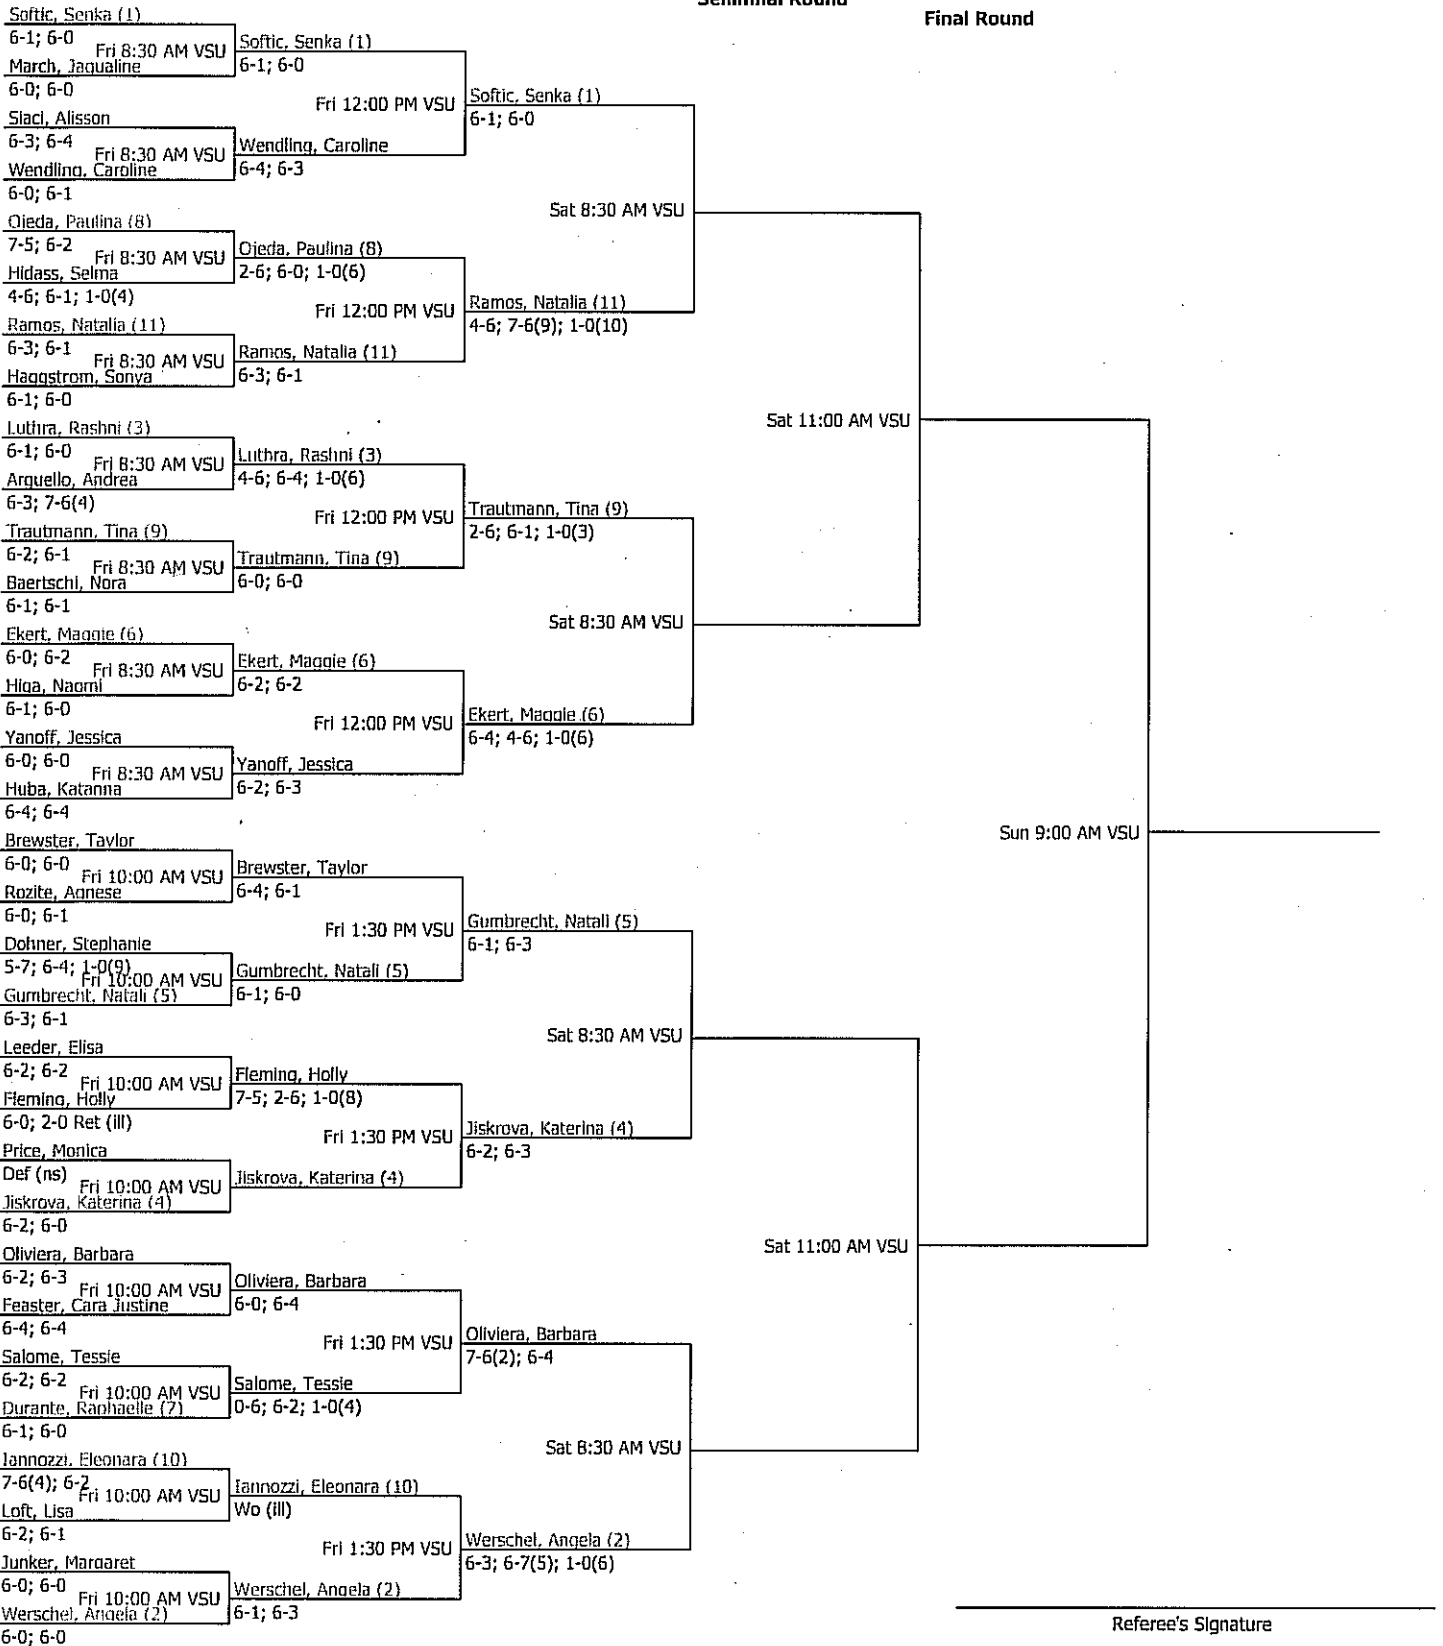

ITA Women's South Region Championship		Seeded Players			
	Women's Open Singles	1. Softic, Senka	5. Gumbrecht, N.	9. Trautmann, Tina	
City/State: ,	Section:	2. Werschel, A.	6. Ekert, Maggie	10. Iannozzi, E.	
Director:	Referee:	3. Luthra, Rashni	7. Durante, R.	11. Ramos, Natalia	
Phone:	Date: 09/24/2009 - 09/27/2009	4. Jiskrova, K.	8. Ojeda, Paulina		
				Winner:	

Round of 32

Round of 16

Quarterfinal Round

Semifinal Round

Final Round

Referee's Signature