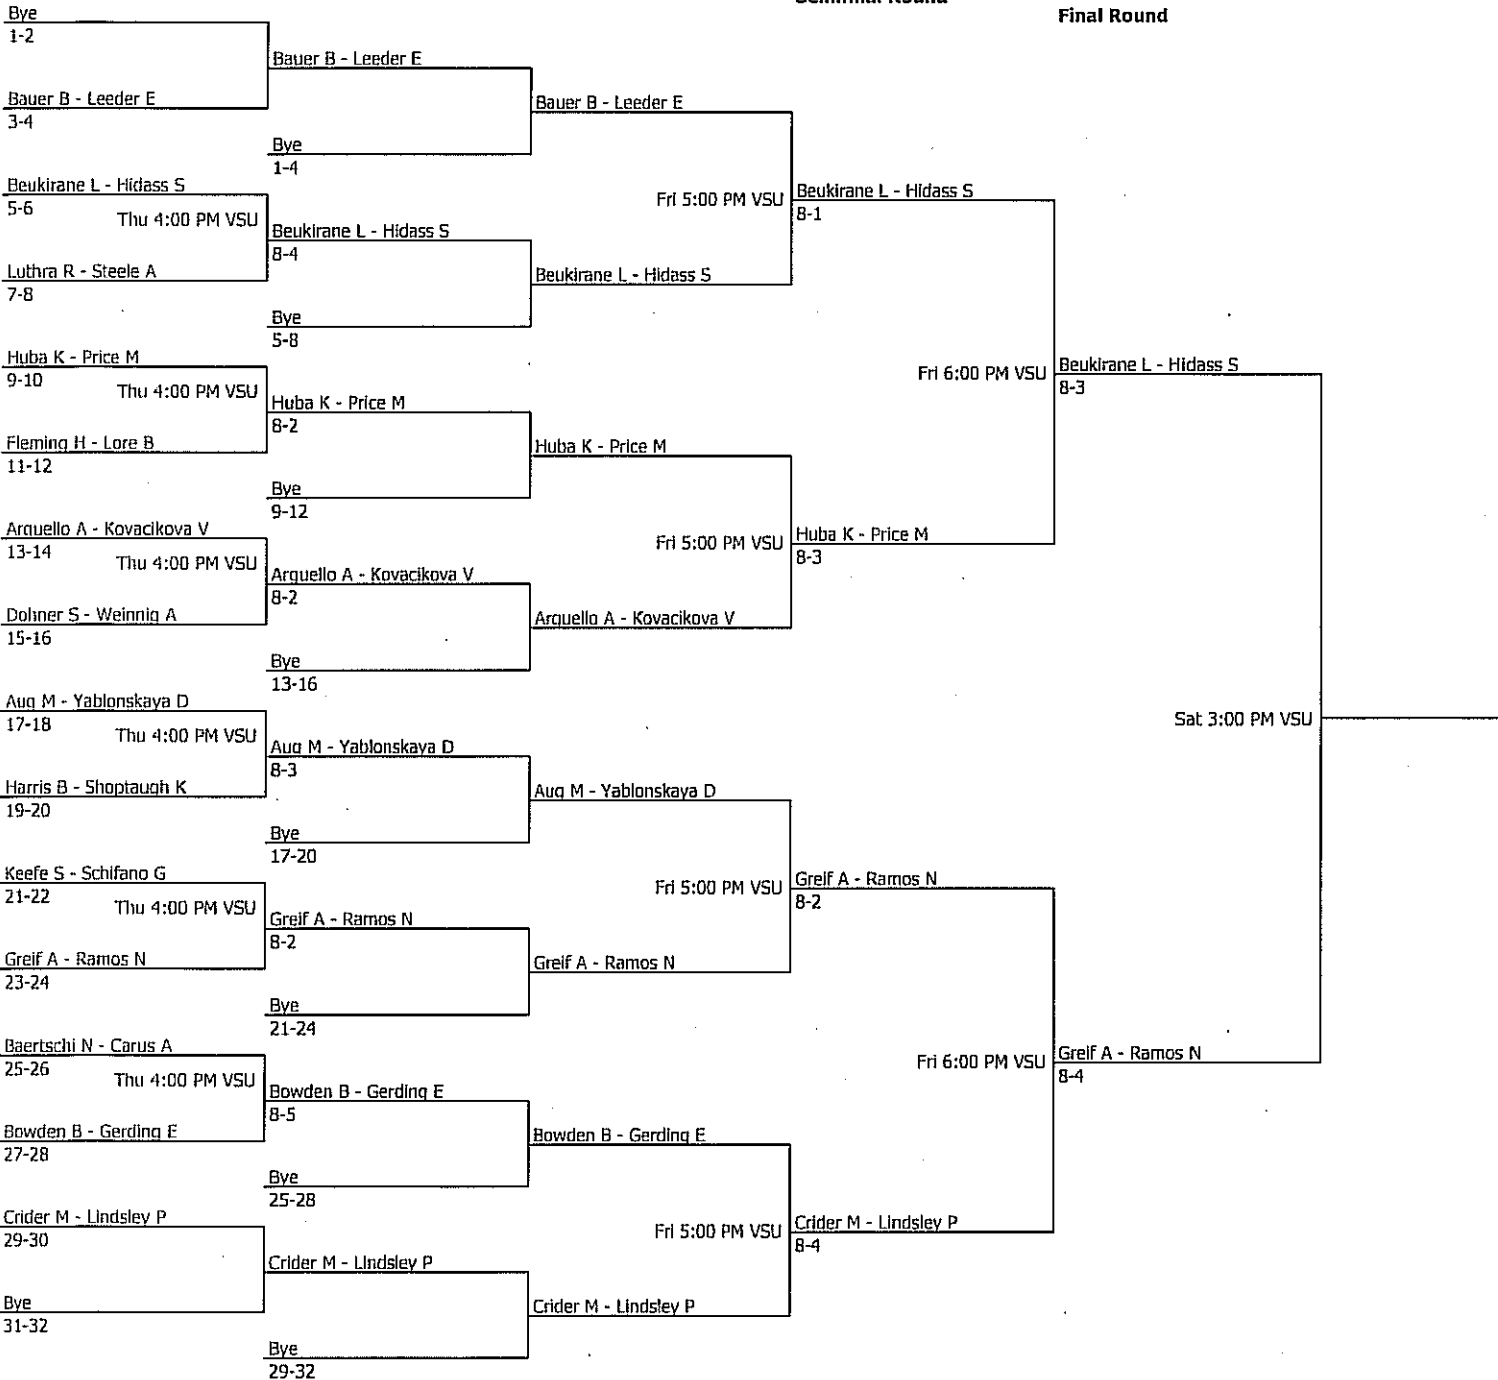

ITA Women's South Region Championship		Seeded Players			
	Women's Open Doubles Consolation	1. Ekert - Jiskro...	5. Junker - Ragsd...		
City/State: ,	Section:	2. Wendling - Wer...	6. Rozite - Softic		
Director:	Referee:	3. Iannozzi - Sla...	7. Balnes - Ojeda		
Phone:	Date: 09/24/2009 - 09/27/2009	4. Durante - Gumb...	8. Haggstrom - de...		
				Winner:	

First Round

Second Round

Quarterfinal Round

Semifinal Round

Final Round

Referee's Signature