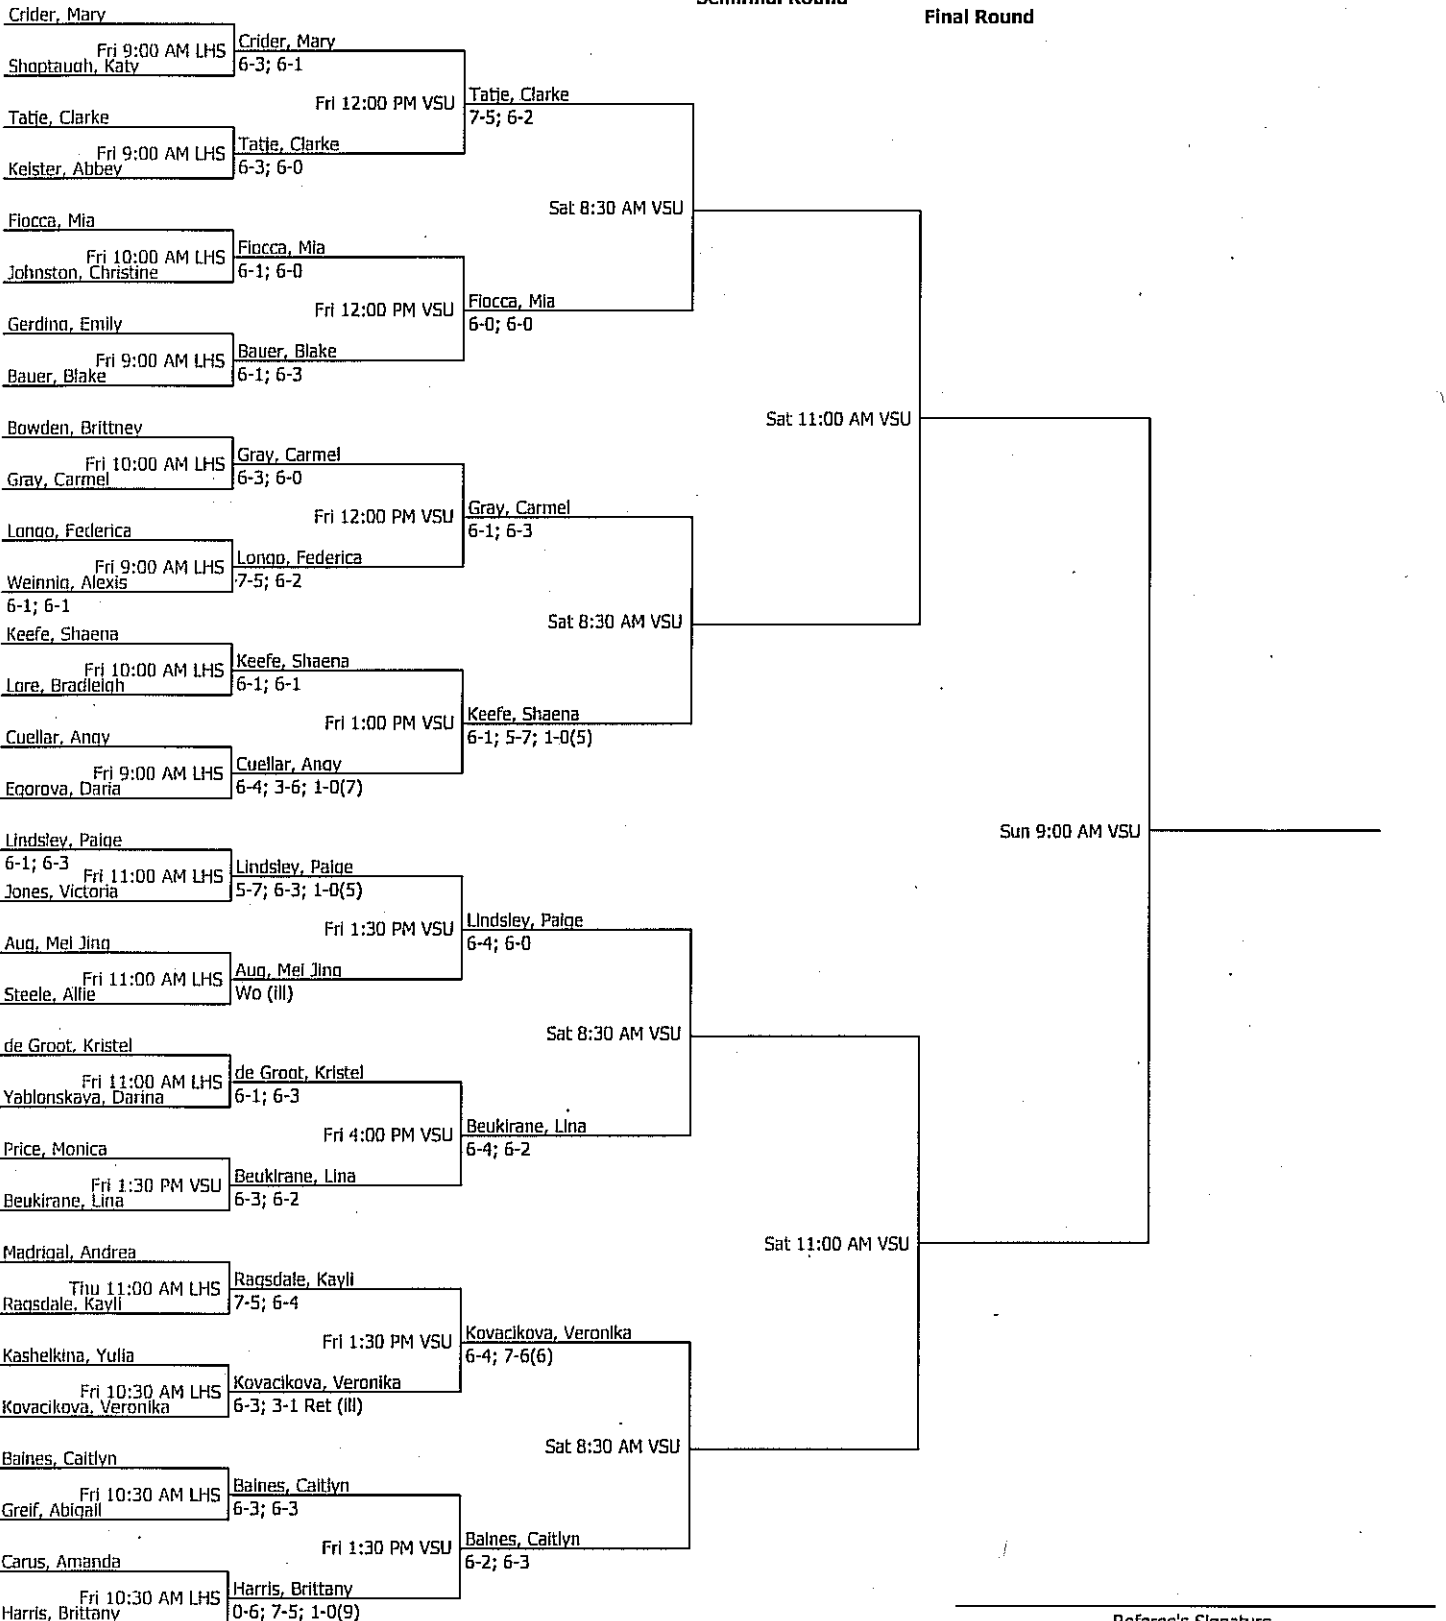

ITA Women's South Region Championship		Seeded Players		
	Women's Open Singles Consolation	1. Softic, Senka	5. Gumbrecht, N.	9. Trautmann, Tina
City/State: ,	Section:	2. Werschel, A.	6. Ekert, Maggie	10. Iannozzi, E.
Director:	Referee:	3. Luthra, Rashni	7. Durante, R.	11. Ramos, Natalia
Phone:	Date: 09/24/2009 - 09/27/2009	4. Jlskrova, K.	8. Ojeda, Paullina	
				Winner:

Third Round

Fourth Round

Quarterfinal Round

Semifinal Round

Final Round

Referee's Signature