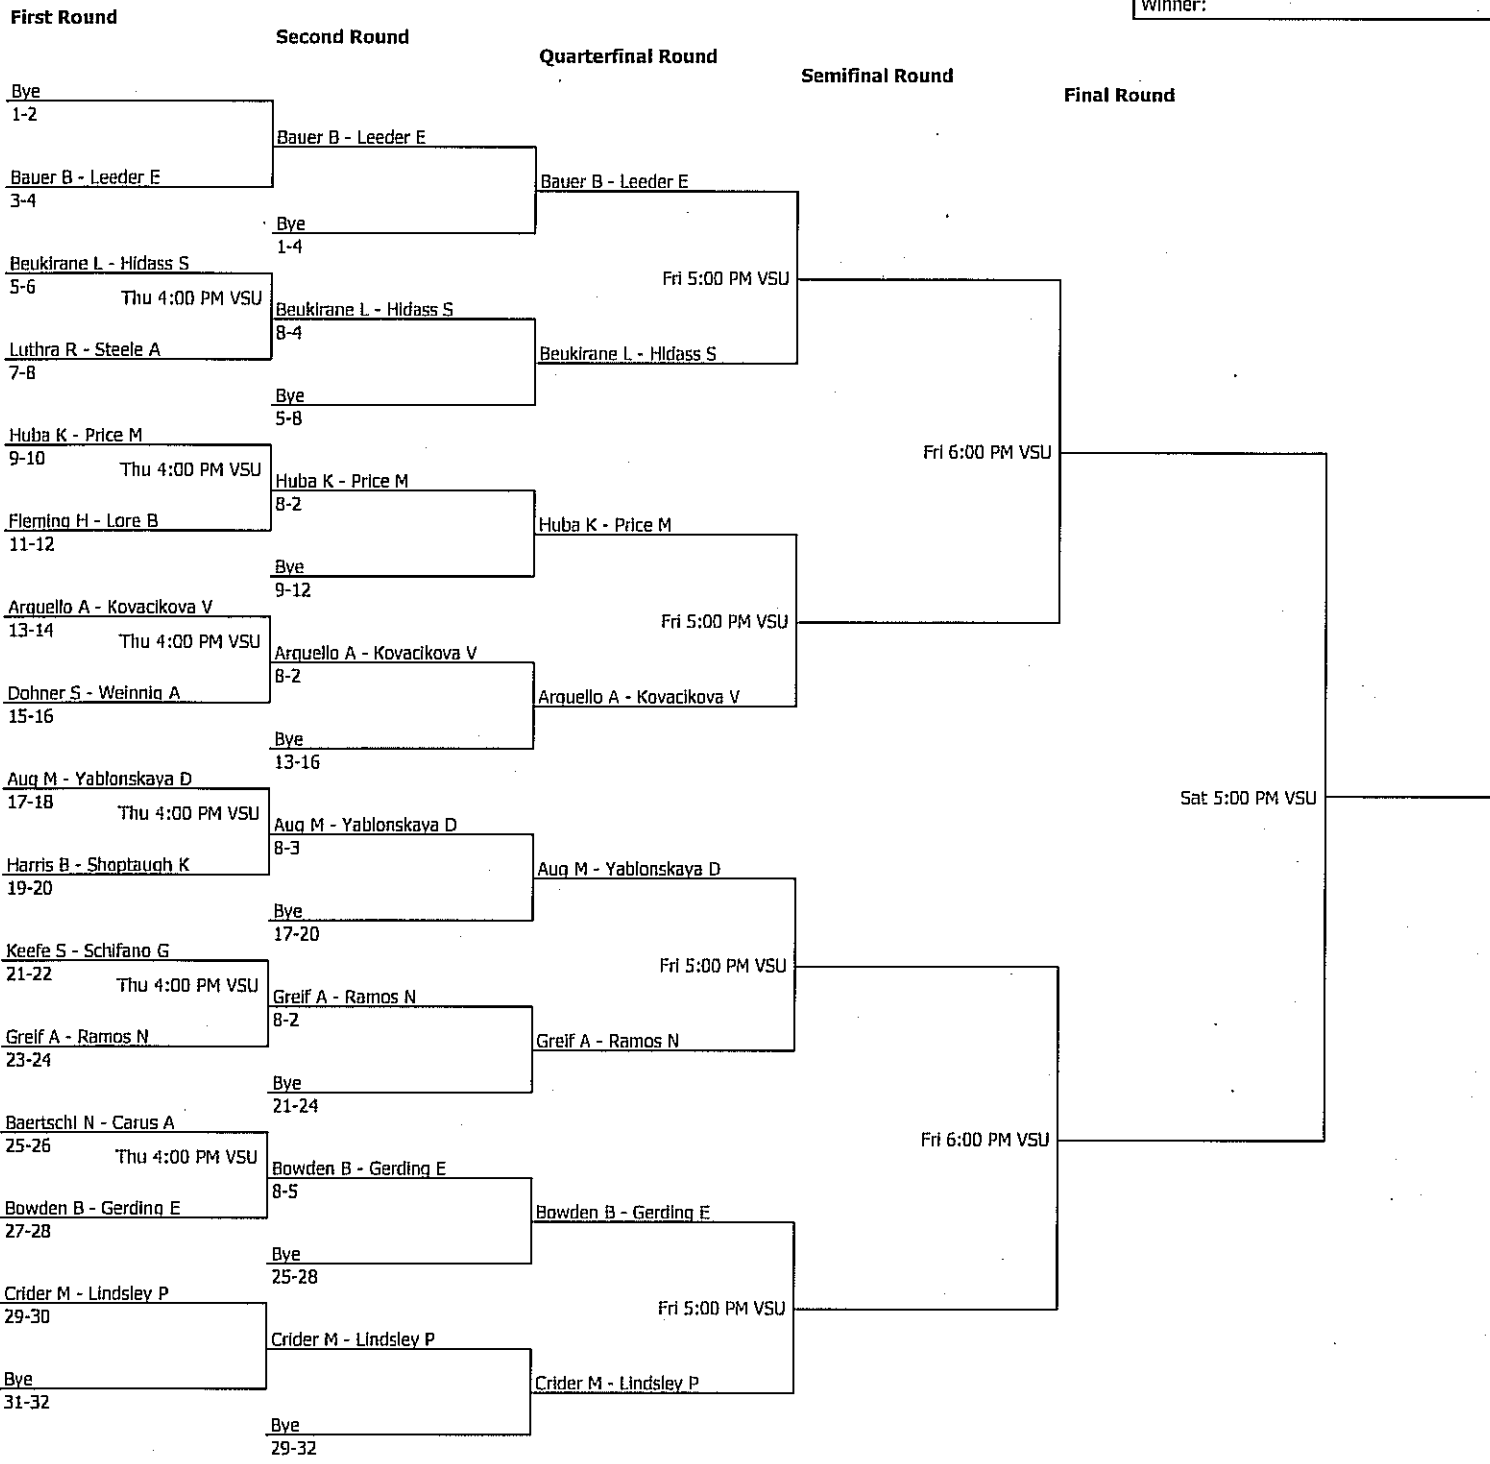

ITA Women's South Region Championship		Seeded Players			
	Women's Open Doubles Consolation	1. Ekert - Jlskro...	5. Junker - Ragsd...		
City/State: ,	Section:	2. Wendling - Wer...	6. Rozite - Softic		
Director:	Referee:	3. Iannozzi - Sla...	7. Balnes - Ojeda		
Phone:	Date: 09/24/2009 - 09/27/2009	4. Durante - Gumb...	8. Haggstrom - de...		
				Winner:	

Referee's Signature