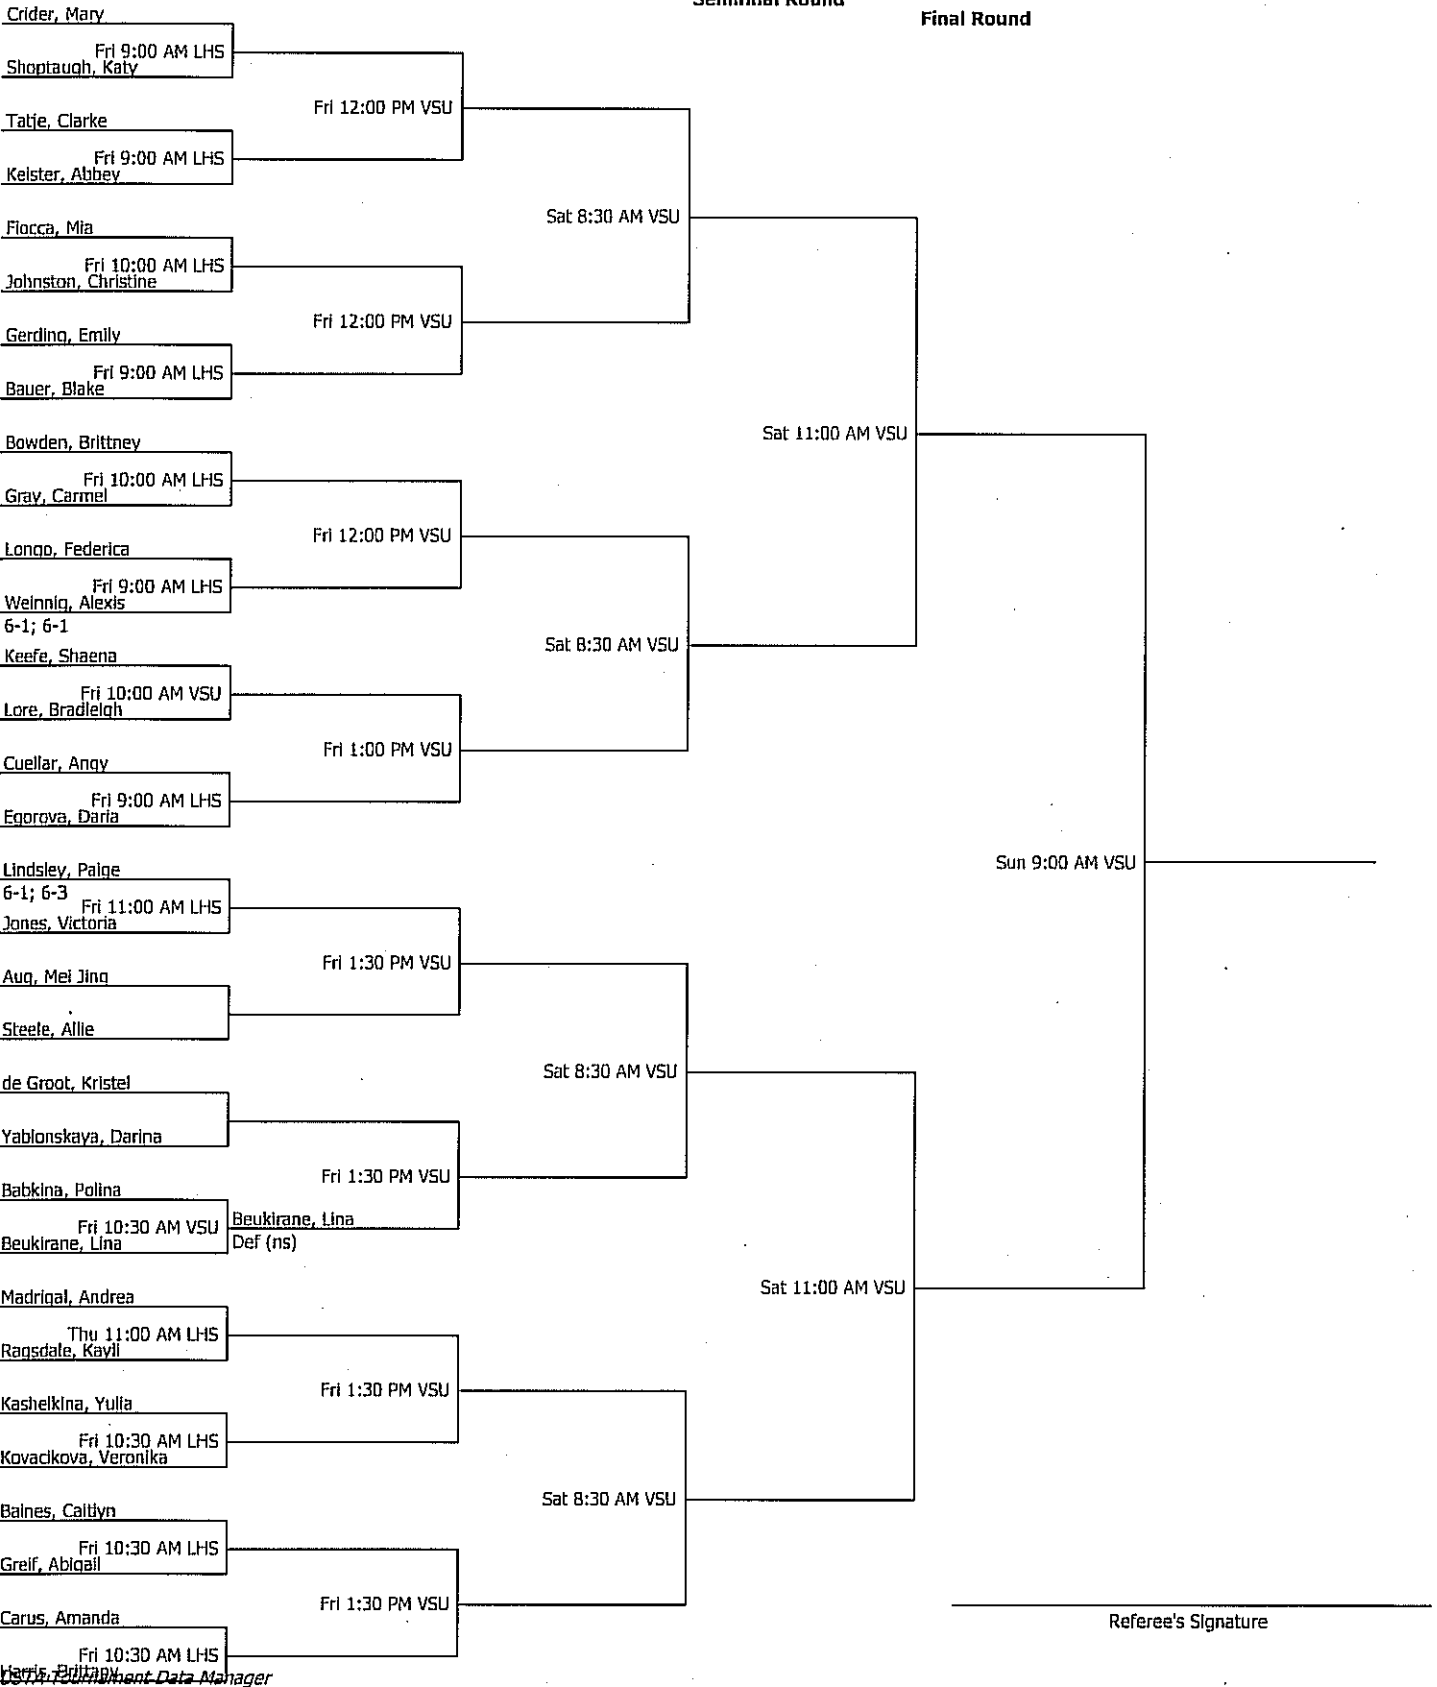

ITA Women's South Region Championship		Seeded Players			
	Women's Open Singles	1. Softic, Senka	5. Gumbrecht, N.	9. Trautmann, Tina	
City/State: ,	Section:	2. Werschel, A.	6. Ekert, Maggie	10. Iannozzi, E.	
Director:	Referee:	3. Luthra, Rashni	7. Durante, R.	11. Ramos, Natalia	
Phone:	Date: 09/24/2009 - 09/27/2009	4. Jiskrova, K.	8. Ojeda, Paulina		
					Winner:

**Third Round**

**Fourth Round**

**Quarterfinal Round**

**Semifinal Round**

**Final Round**

Referee's Signature

ITA Women's South Region Championship		Seeded Players	
	Women's Open Doubles	1. Ekert - Jiskrova...	5. Junker - Ragsd...
City/State: ,	Section:	2. Wendling - Wer...	6. Rozite - Softic
Director:	Referee:	3. Iannozi - Sla...	7. Baines - Ojeda
Phone:	Date: 09/24/2009 - 09/27/2009	4. Durante - Gumb...	8. Haggstrom - de...
Winner:			