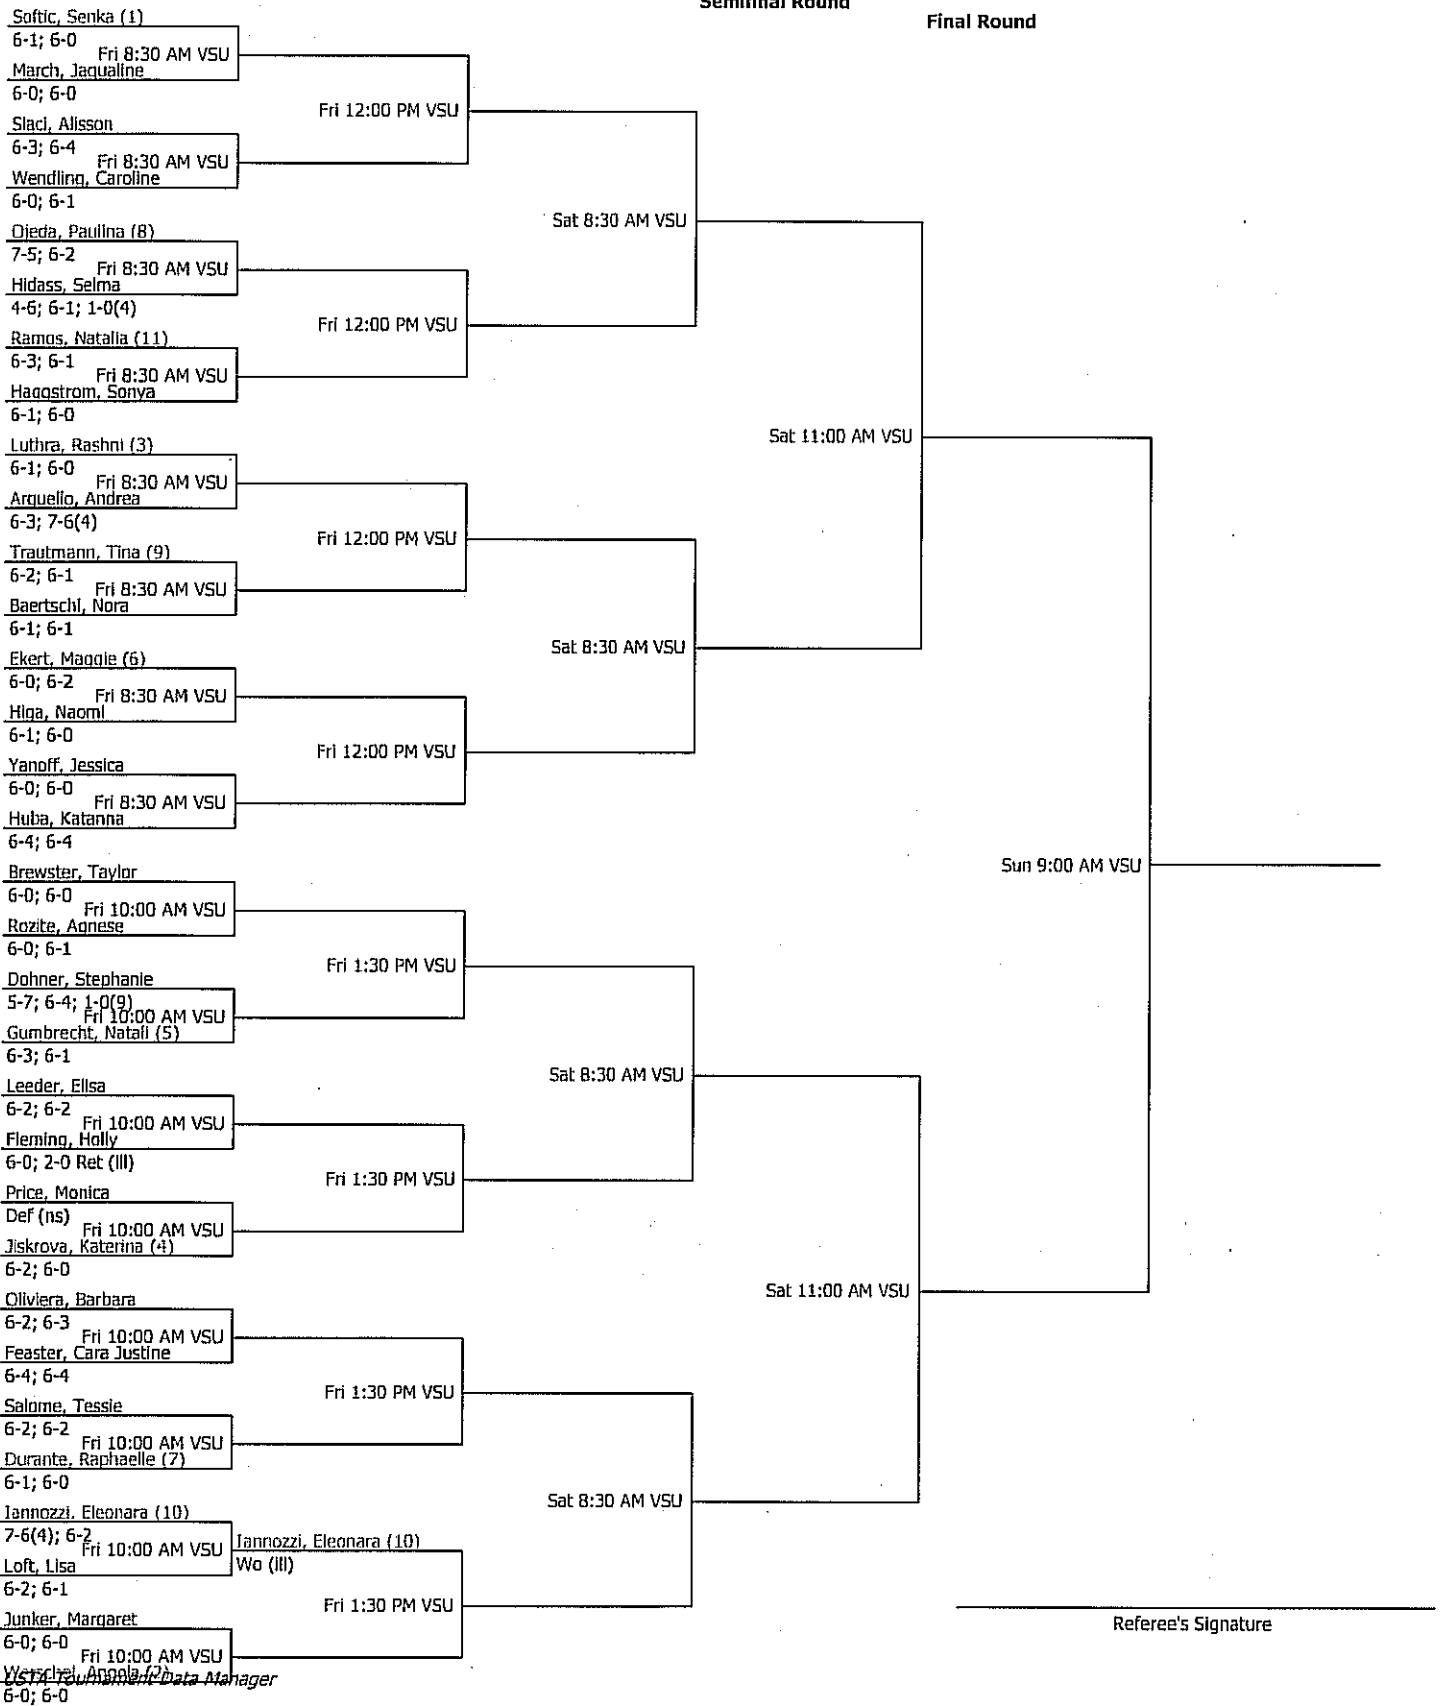

ITA Women's South Region Championship		Seeded Players			
	Women's Open Singles	1. Softic, Senka	5. Gumbrecht, N.	9. Trautmann, Tina	
City/State: ,	Section:	2. Werschel, A.	6. Ekert, Maggie	10. Iannozzi, E.	
Director:	Referee:	3. Luthra, Rashni	7. Durante, R.	11. Ramos, Natalia	
Phone:	Date: 09/24/2009 - 09/27/2009	4. Jiskrova, K.	8. Ojeda, Paulina		
					Winner:

Round of 32

Round of 16

Quarterfinal Round

Semifinal Round

Final Round

Referee's Signature