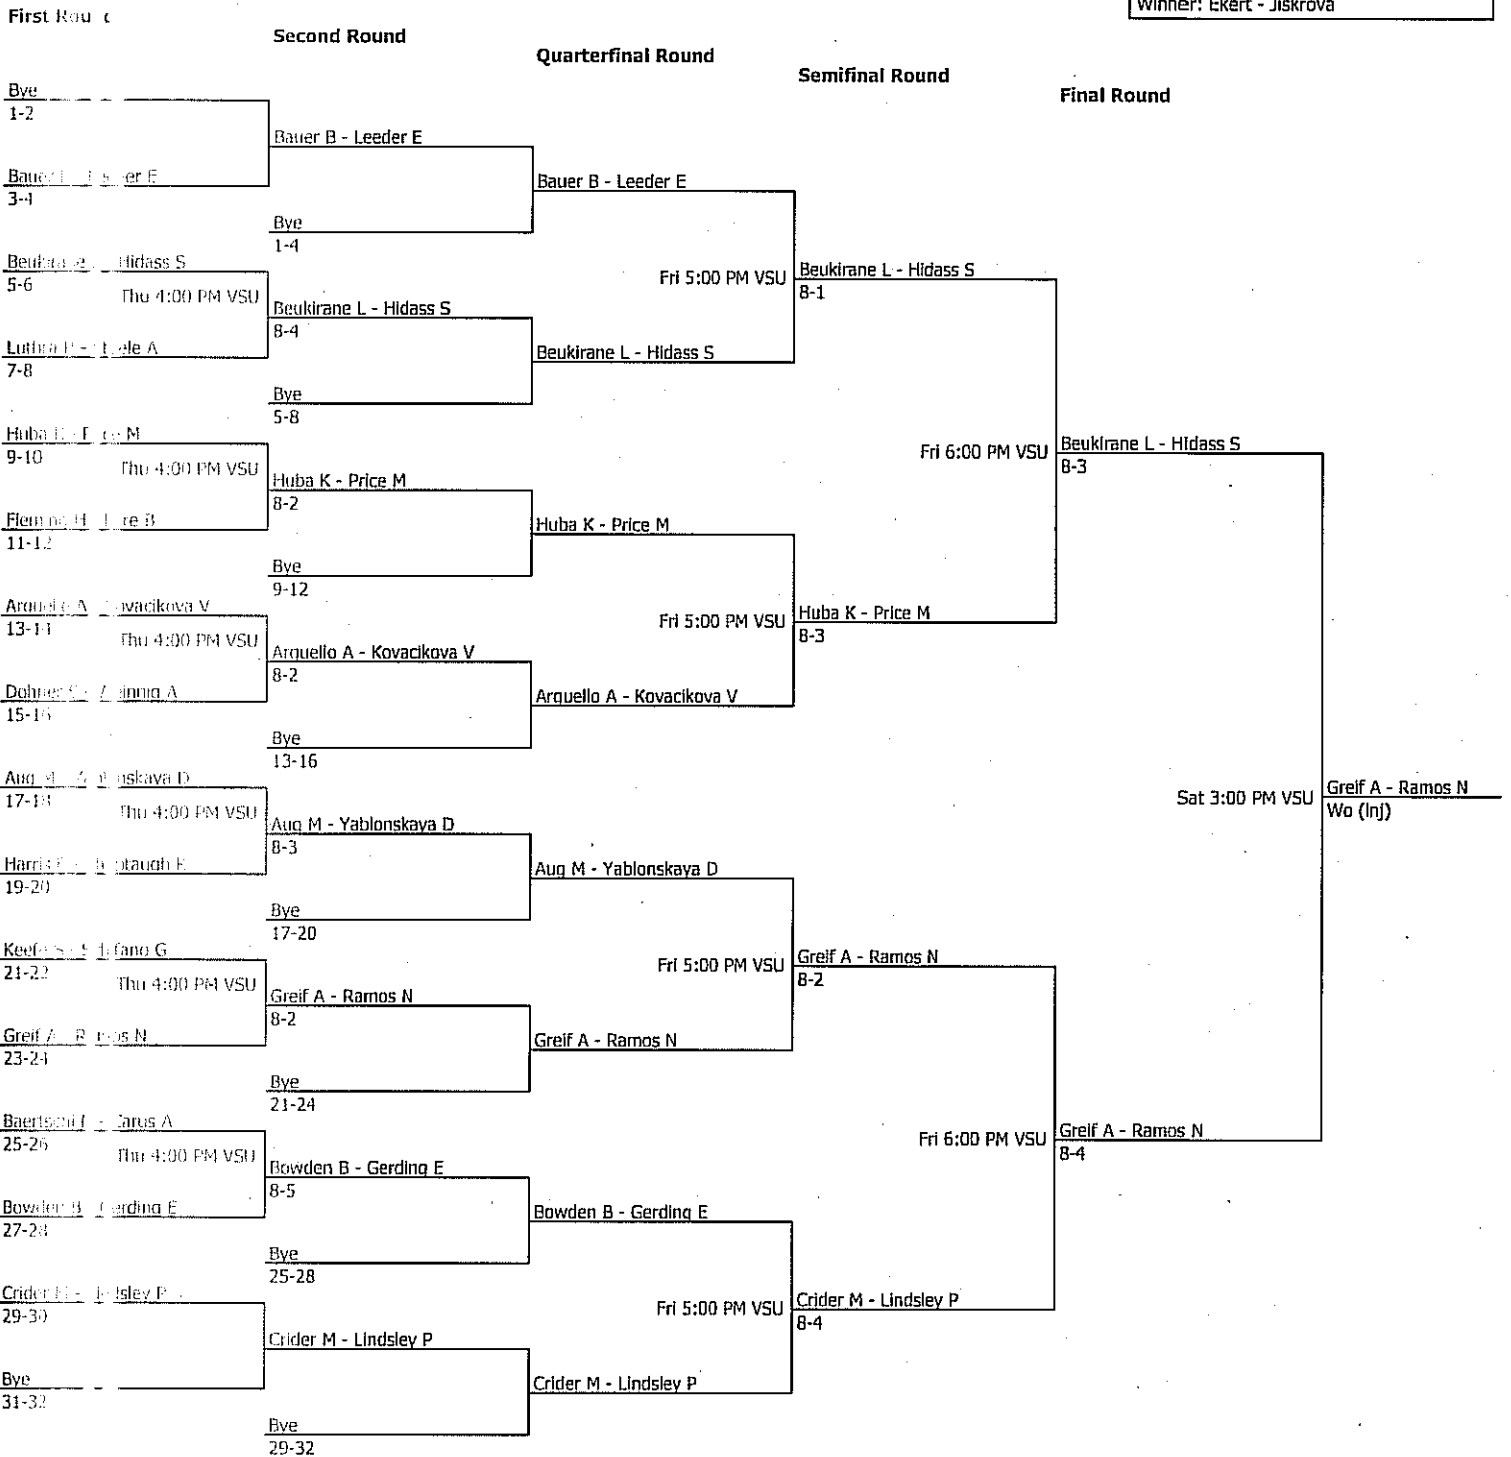

ITA Women's South Region Championship	Seeded Players		
City/State	Section:	1. Ekert - Jiskrova	5. Junker - Ragsdale
Director:	Referee:	2. Wendling - Wer...	6. Rozite - Softic
Phone:	Date: 09/24/2009 - 09/27/2009	3. Iannozzi - Sla...	7. Balnes - Ojeda
		4. Durante - Gumb...	8. Haggstrom - de...
			Winner: Ekert - Jiskrova

Referee's Signature